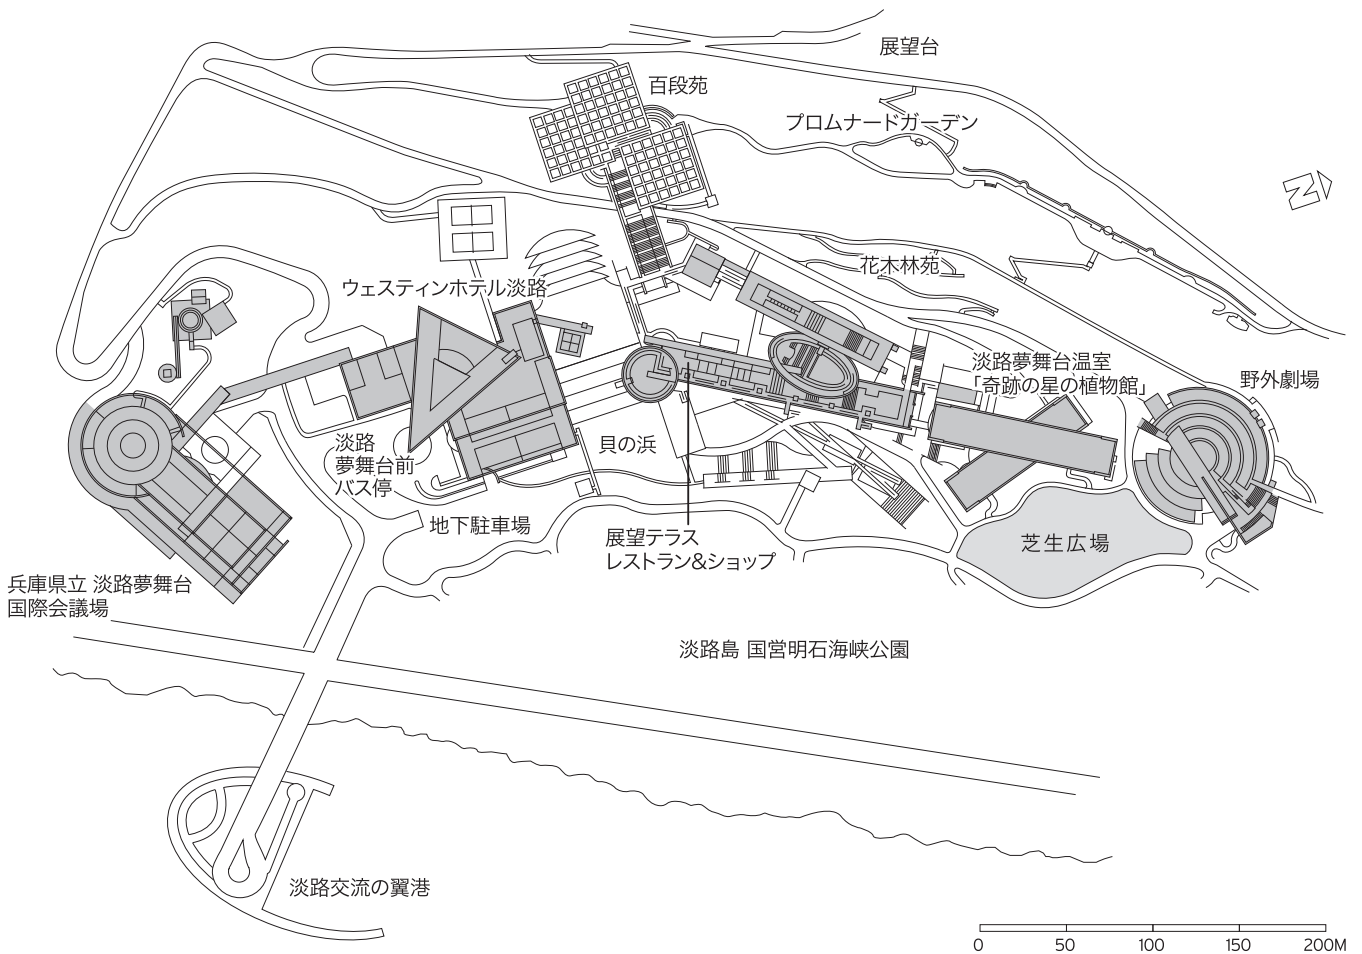

Floor Guide

館内見取り図

Awaji Yumebutai 淡路夢舞台

THE WESTIN

AWAJI ISLAND
RESORT & CONFERENCE CENTER