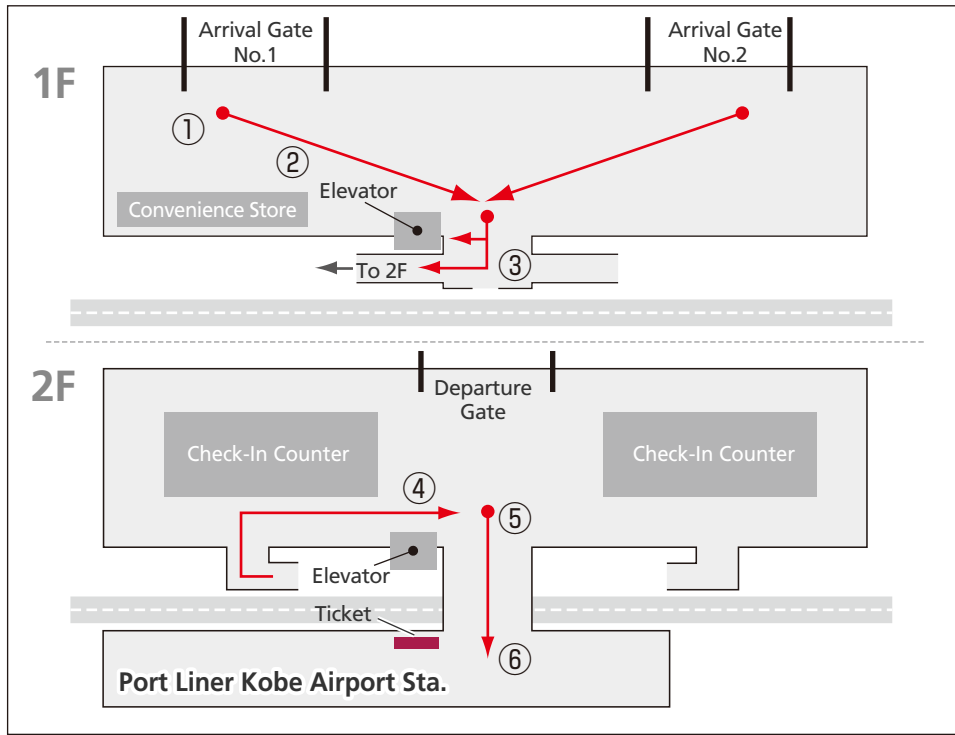

Access Route from **Kobe Airport** by Port Liner

From "Port Liner Kobe Airport Sta." to "Sannomiya Sta."
About 18min. by Port Liner.

Note : Change to Highway Bus at "Sannomiya".

Route Details : To get Port Liner

Note : Refer to the map. Each number on the map has each route description as below ;

After baggage claim go out to the arrival lobby on the 1F.

Go to the central exit on the 1F.

Take the escalator or elevator, go up to the 2F.

Go toward the center of the 2F to the connecting bridge for Port Liner.

Cross the connecting bridge to the "Kobe Airport Sta."

Ticket vending machine is on the right. Get on the Port Liner bound for "Sannomiya Sta."