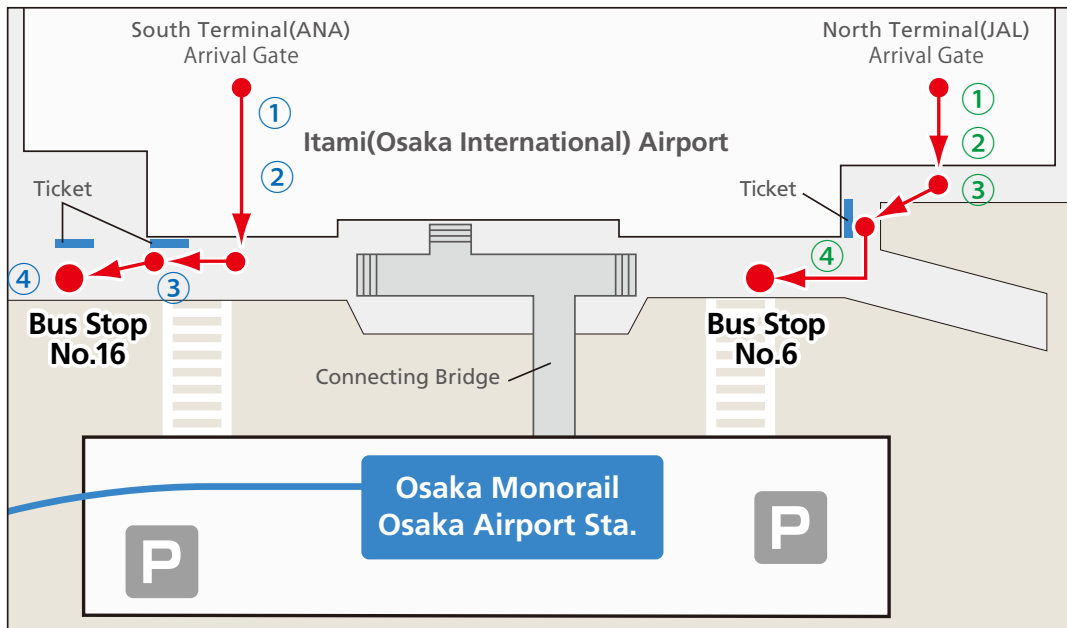

Access Route from Itami (Osaka International) Airport by Bus

From "Itami (Osaka International) Airport" to "Sannomiya".

About 40 min. by Airport Limousine Bus.

Note : Change to Highway Bus at "Sannomiya".

Route Details : To take Airport Limousine Bus

Note : Refer to the map. Each number on the map has each route description as below ;

● Arrive at South Terminal (By ANA)

① Arrive at South Terminal. After baggage claim, go out to the arrival lobby.

② Airport Terminal Exit is in front of you.

③ Go out the exit and turn right to a ticket vending machine.

④ Take the bus at stop No.16, bound for "Kobe (Sannomiya)".

● Arrive at North Terminal (By JAL)

① Arrive at North Terminal. After baggage claim, go out to the arrival lobby.

② Airport Terminal Exit is in front of you.

③ Go out the exit and turn right to a ticket vending machine.

④ Take the bus at stop No.6, bound for "Kobe (Sannomiya)".